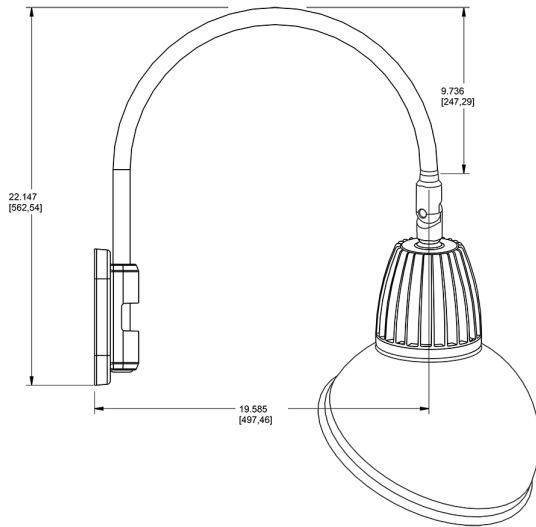

Technical Specifications

Compliance

UL Listed:

Suitable for wet locations. Suitable for mounting within 4ft (1.2m) of the ground.

IESNA LM-79 & lm-80 Testing:

RAB LED luminaires and LED components have been tested by an independent laboratory in accordance with IESNA lm-79 and lm-80

Dimensions

Features

- Adjustable 45° swivel joint
- Superior heat sink
- Die-cast aluminum housing
- 5-Year, No-Compromise Warranty

Ordering Matrix

Family	Wattage	Color Temp	Reflector	Shade	ShadeSize	Finish
GN5LED	26	Y	S	AD		W
	13 = 13W 26 = 26W	Y = 3000K Warm N = 4000K Neutral	Blank = Flood R = Rectangular S = Spot	AD = Angled Dome	11 = 11" Blank = 15"	B = Black W = White A = Bronze S = Silver G = Hunter Green YL = Yellow LB = Light Blue BL = Royal Blue BWN = Brown I = Ivory R = Red