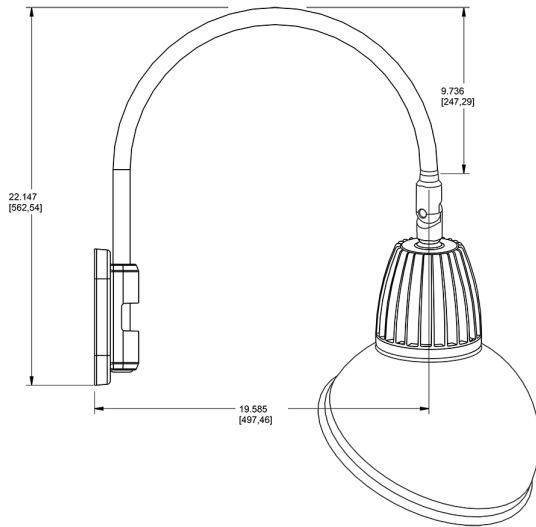

Dimensions

Features

- Adjustable 45° swivel joint
- Superior heat sink
- Die-cast aluminum housing
- 5-Year, No-Compromise Warranty

Ordering Matrix

Family	Wattage	Color Temp	Reflector	Shade	ShadeSize	Finish
GN5LED	26	Y	S	AD		S