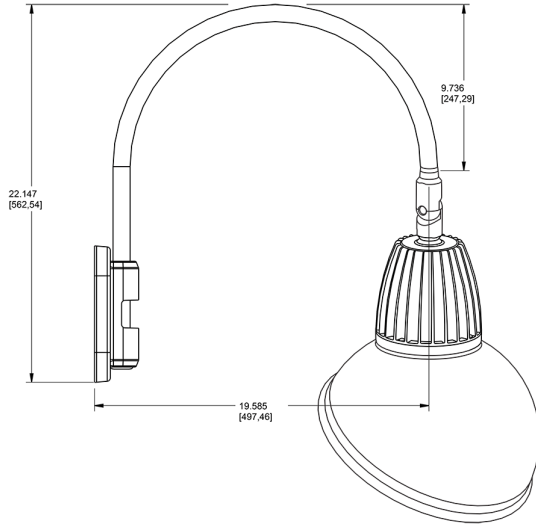

Dimensions

Features

- Adjustable 45° swivel joint
- Superior heat sink
- Die-cast aluminum housing
- 5-Year, No-Compromise Warranty

Ordering Matrix

Family	Wattage	Color Temp	Reflector	Shade	ShadeSize	Finish
GN5LED	26	Y	S	AD		R
	13 = 13W 26 = 26W	Y = 3000K Warm N = 4000K Neutral	Blank = Flood R = Rectangular S = Spot	AD = Angled Dome	11 = 11" Blank = 15"	B = Black W = White A = Bronze S = Silver G = Hunter Green YL = Yellow LB = Light Blue BL = Royal Blue BWN = Brown I = Ivory R = Red