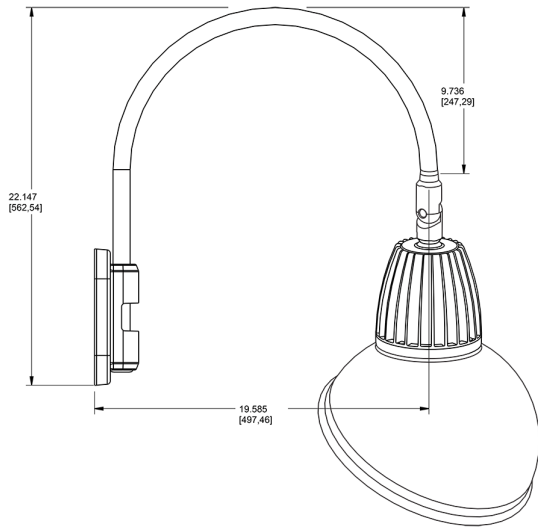

Technical Specifications

Compliance

UL Listed:

Suitable for wet locations. Suitable for mounting within 4ft (1.2m) of the ground.

IESNA LM-79 & lm-80 Testing:

RAB LED luminaires and LED components have been tested by an independent laboratory in accordance with IESNA lm-79 and lm-80

Dimensions

Features

- Adjustable 45° swivel joint
- Superior heat sink
- Die-cast aluminum housing
- 5-Year, No-Compromise Warranty

Ordering Matrix

Family	Wattage	Color Temp	Reflector	Shade	ShadeSize	Finish
GN5LED	26	Y	S	AD		I
	13 = 13W 26 = 26W	Y = 3000K Warm N = 4000K Neutral	Blank = Flood R = Rectangular S = Spot	AD = Angled Dome	11 = 11" Blank = 15"	B = Black W = White A = Bronze S = Silver G = Hunter Green YL = Yellow LB = Light Blue BL = Royal Blue BWN = Brown I = Ivory R = Red