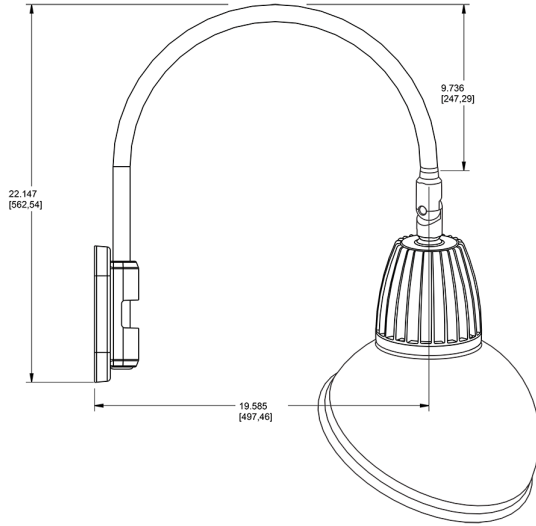

Dimensions

Features

- Adjustable 45° swivel joint
- Superior heat sink
- Die-cast aluminum housing
- 5-Year, No-Compromise Warranty

Ordering Matrix

Family	Wattage	Color Temp	Reflector	Shade	ShadeSize	Finish
GN5LED	26	Y	S	AD		A
	13 = 13W 26 = 26W	Y = 3000K Warm N = 4000K Neutral	Blank = Flood R = Rectangular S = Spot	AD = Angled Dome	11 = 11" Blank = 15"	B = Black W = White A = Bronze S = Silver G = Hunter Green YL = Yellow LB = Light Blue BL = Royal Blue BWN = Brown I = Ivory R = Red