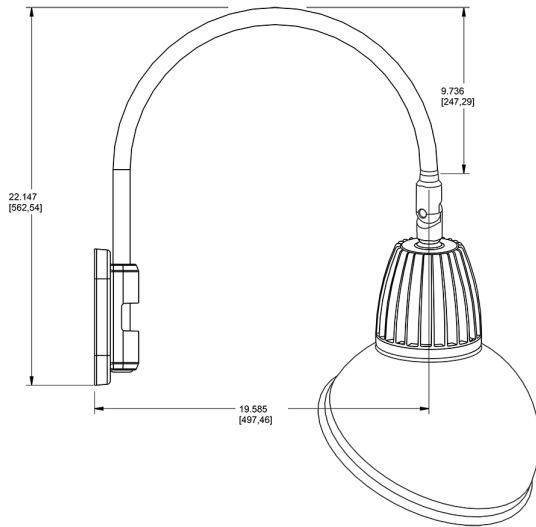

Dimensions

Features

- Adjustable 45° swivel joint
- Superior heat sink
- Die-cast aluminum housing
- 5-Year, No-Compromise Warranty

Ordering Matrix

Family	Wattage	Color Temp	Reflector	Shade	ShadeSize	Finish
GN5LED	26	Y	S	AD	11	I
	13 = 13W 26 = 26W	Y = 3000K Warm N = 4000K Neutral	Blank = Flood R = Rectangular S = Spot	AD = Angled Dome	11 = 11" Blank = 15"	B = Black W = White A = Bronze S = Silver G = Hunter Green YL = Yellow LB = Light Blue BL = Royal Blue BWN = Brown I = Ivory R = Red