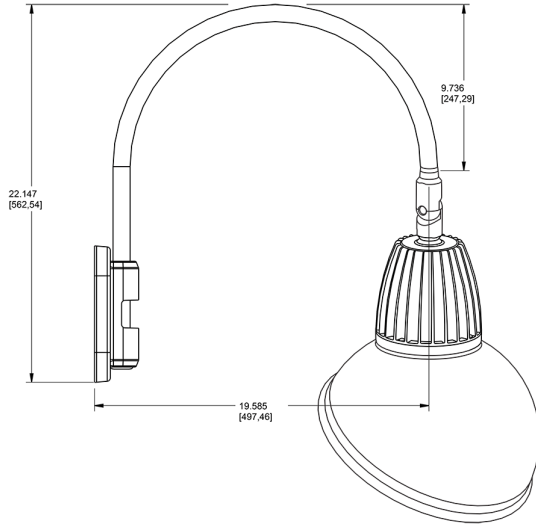

Technical Specifications

Compliance

UL Listed:

Suitable for wet locations. Suitable for mounting within 4ft (1.2m) of the ground.

IESNA LM-79 & lm-80 Testing:

RAB LED luminaires and LED components have been tested by an independent laboratory in accordance with IESNA lm-79 and lm-80

Dimensions

Features

- Adjustable 45° swivel joint
- Superior heat sink
- Die-cast aluminum housing
- 5-Year, No-Compromise Warranty

Ordering Matrix

Family	Wattage	Color Temp	Reflector	Shade	ShadeSize	Finish
GN5LED	26	Y	S	AD	11	BWN
	13 = 13W 26 = 26W	Y = 3000K Warm N = 4000K Neutral	Blank = Flood R = Rectangular S = Spot	AD = Angled Dome	11 = 11" Blank = 15"	B = Black W = White A = Bronze S = Silver G = Hunter Green YL = Yellow LB = Light Blue BL = Royal Blue BWN = Brown I = Ivory R = Red