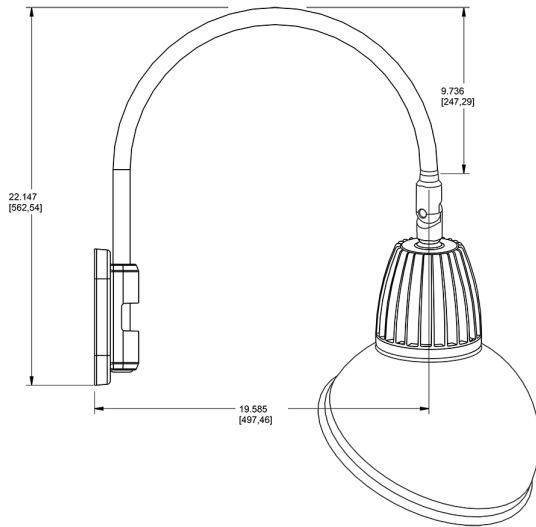

Technical Specifications

Compliance

UL Listed:

Suitable for wet locations. Suitable for mounting within 4ft (1.2m) of the ground.

IESNA LM-79 & lm-80 Testing:

RAB LED luminaires and LED components have been tested by an independent laboratory in accordance with IESNA lm-79 and lm-80

Dimensions

Features

- Adjustable 45° swivel joint
- Superior heat sink
- Die-cast aluminum housing
- 5-Year, No-Compromise Warranty

Ordering Matrix

Family	Wattage	Color Temp	Reflector	Shade	ShadeSize	Finish
GN5LED	26	Y	S	AD	11	BL
	13 = 13W 26 = 26W	Y = 3000K Warm N = 4000K Neutral	Blank = Flood R = Rectangular S = Spot	AD = Angled Dome	11 = 11" Blank = 15"	B = Black W = White A = Bronze S = Silver G = Hunter Green YL = Yellow LB = Light Blue BL = Royal Blue BWN = Brown I = Ivory R = Red