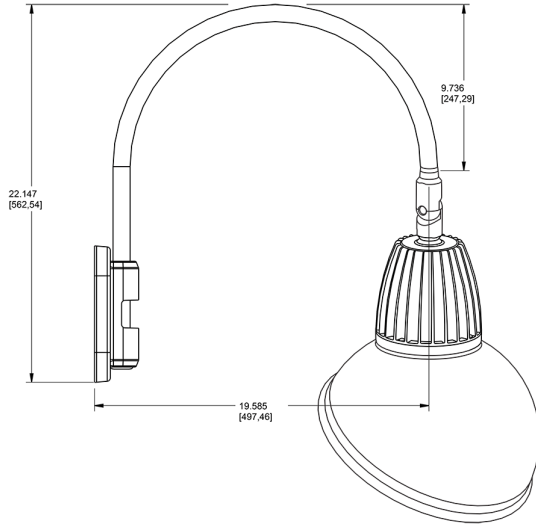

Dimensions

Features

- Adjustable 45° swivel joint
- Superior heat sink
- Die-cast aluminum housing
- 5-Year, No-Compromise Warranty

Ordering Matrix

Family	Wattage	Color Temp	Reflector	Shade	ShadeSize	Finish
GN5LED	26	Y	S	AD	11	B
	13 = 13W 26 = 26W	Y = 3000K Warm N = 4000K Neutral	Blank = Flood R = Rectangular S = Spot	AD = Angled Dome	11 = 11" Blank = 15"	B = Black W = White A = Bronze S = Silver G = Hunter Green YL = Yellow LB = Light Blue BL = Royal Blue BWN = Brown I = Ivory R = Red