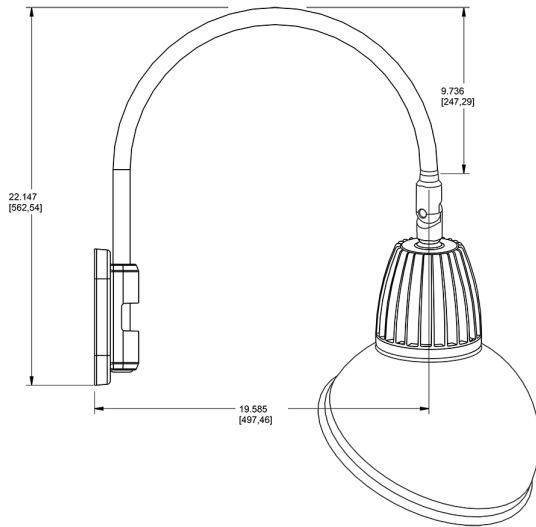

Dimensions

Features

- Adjustable 45° swivel joint
- Superior heat sink
- Die-cast aluminum housing
- 5-Year, No-Compromise Warranty

Ordering Matrix

Family	Wattage	Color Temp	Reflector	Shade	ShadeSize	Finish
GN5LED	26	Y	S	AD	11	A
	13 = 13W 26 = 26W	Y = 3000K Warm N = 4000K Neutral	Blank = Flood R = Rectangular S = Spot	AD = Angled Dome	11 = 11" Blank = 15"	B = Black W = White A = Bronze S = Silver G = Hunter Green YL = Yellow LB = Light Blue BL = Royal Blue BWN = Brown I = Ivory R = Red