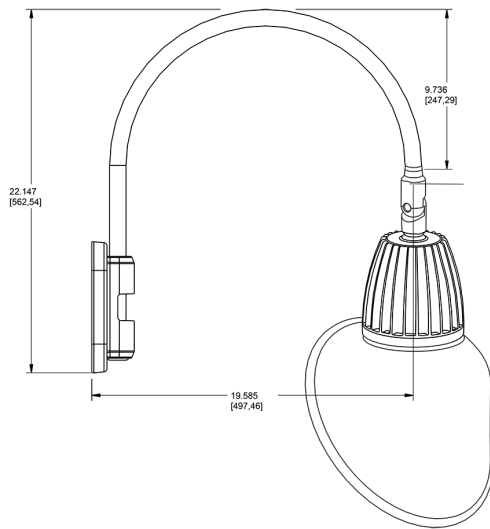

Dimensions

Features

- Adjustable 45° swivel joint
- Superior heat sink
- Die-cast aluminum housing
- 5-Year, No-Compromise Warranty

Ordering Matrix

Family	Wattage	Color Temp	Reflector	Shade	ShadeSize	Finish
GN5LED	26	Y	S	AC		W
	13 = 13W 26 = 26W	Y = 3000K Warm N = 4000K Neutral	Blank = Flood R = Rectangular S = Spot	AC = Angled Cone	11 = 11" Blank = 15"	B = Black W = White A = Bronze S = Silver G = Hunter Green YL = Yellow LB = Light Blue BL = Royal Blue BWN = Brown I = Ivory R = Red