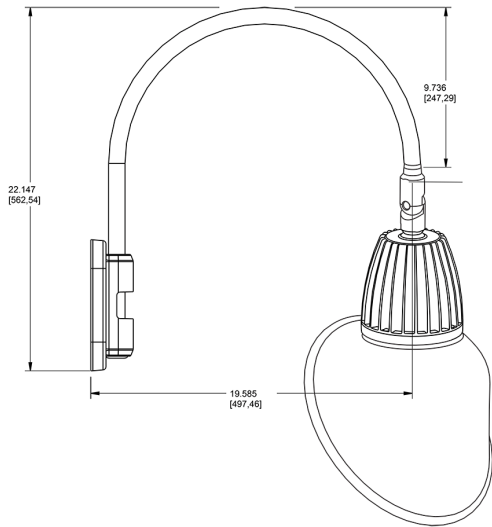

Dimensions

Features

- Adjustable 45° swivel joint
- Superior heat sink
- Die-cast aluminum housing
- 5-Year, No-Compromise Warranty

Ordering Matrix

Family	Wattage	Color Temp	Reflector	Shade	ShadeSize	Finish
GN5LED	26	Y	S	AC		R
	13 = 13W 26 = 26W	Y = 3000K Warm N = 4000K Neutral	Blank = Flood R = Rectangular S = Spot	AC = Angled Cone	11 = 11" Blank = 15"	B = Black W = White A = Bronze S = Silver G = Hunter Green YL = Yellow LB = Light Blue BL = Royal Blue BWN = Brown I = Ivory R = Red