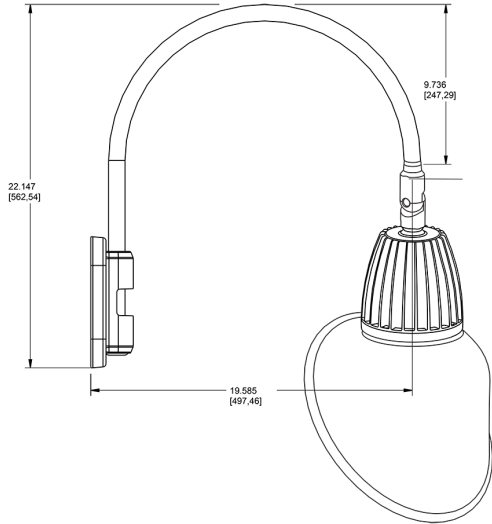

Dimensions

Features

- Adjustable 45° swivel joint
- Superior heat sink
- Die-cast aluminum housing
- 5-Year, No-Compromise Warranty

Ordering Matrix

Family	Wattage	Color Temp	Reflector	Shade	ShadeSize	Finish
GN5LED	26	Y	S	AC		B
	13 = 13W 26 = 26W	Y = 3000K Warm N = 4000K Neutral	Blank = Flood R = Rectangular S = Spot	AC = Angled Cone	11 = 11" Blank = 15"	B = Black W = White A = Bronze S = Silver G = Hunter Green YL = Yellow LB = Light Blue BL = Royal Blue BWN = Brown I = Ivory R = Red