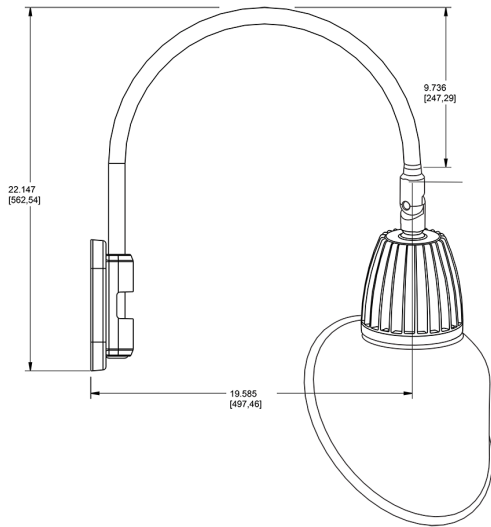

Dimensions

Features

- Adjustable 45° swivel joint
- Superior heat sink
- Die-cast aluminum housing
- 5-Year, No-Compromise Warranty

Ordering Matrix

Family	Wattage	Color Temp	Reflector	Shade	ShadeSize	Finish
GN5LED	26	Y	S	AC	11	W
	13 = 13W 26 = 26W	Y = 3000K Warm N = 4000K Neutral	Blank = Flood R = Rectangular S = Spot	AC = Angled Cone	11 = 11" Blank = 15"	B = Black W = White A = Bronze S = Silver G = Hunter Green YL = Yellow LB = Light Blue BL = Royal Blue BWN = Brown I = Ivory R = Red