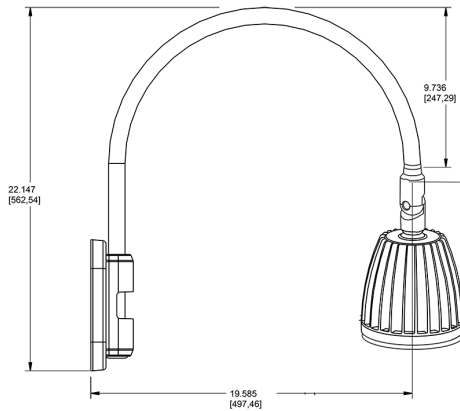

Technical Specifications

Compliance

UL Listed:

Suitable for wet locations. Suitable for mounting within 4ft (1.2m) of the ground.

IESNA LM-79 & lm-80 Testing:

RAB LED luminaires and LED components have been tested by an independent laboratory in accordance with IESNA lm-79 and lm-80

Dimensions

Features

- Adjustable 45° swivel joint
- Superior heat sink
- Die-cast aluminum housing
- 5-Year, No-Compromise Warranty

Ordering Matrix

Family	Wattage	Color Temp	Reflector	Shade	ShadeSize	Finish
GN5LED	26	Y	S			A
	13 = 13W 26 = 26W	Y = 3000K Warm N = 4000K Neutral	Blank = Flood R = Rectangular S = Spot	Blank = No Shade	Blank = No Shade Size	B = Black W = White A = Bronze S = Silver G = Hunter Green YL = Yellow LB = Light Blue BL = Royal Blue BWN = Brown I = Ivory R = Red