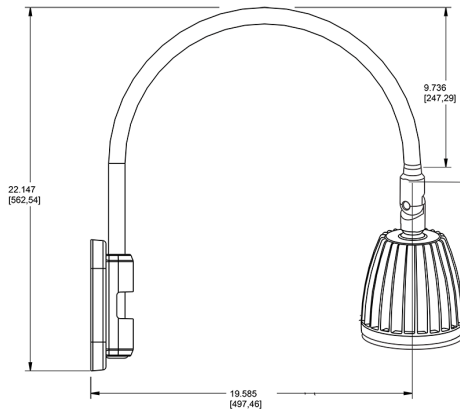

Technical Specifications

Compliance

UL Listed:

Suitable for wet locations. Suitable for mounting within 4ft (1.2m) of the ground.

IESNA LM-79 & lm-80 Testing:

RAB LED luminaires and LED components have been tested by an independent laboratory in accordance with IESNA lm-79 and lm-80

Dimensions

Features

- Adjustable 45° swivel joint
- Superior heat sink
- Die-cast aluminum housing
- 5-Year, No-Compromise Warranty

Ordering Matrix

Family	Wattage	Color Temp	Reflector	Shade	ShadeSize	Finish
GN5LED	26	Y				S
	13 = 13W 26 = 26W	Y = 3000K Warm N = 4000K Neutral	Blank = Flood R = Rectangular S = Spot	Blank = No Shade	Blank = No Shade Size	B = Black W = White A = Bronze S = Silver G = Hunter Green YL = Yellow LB = Light Blue BL = Royal Blue BWN = Brown I = Ivory R = Red