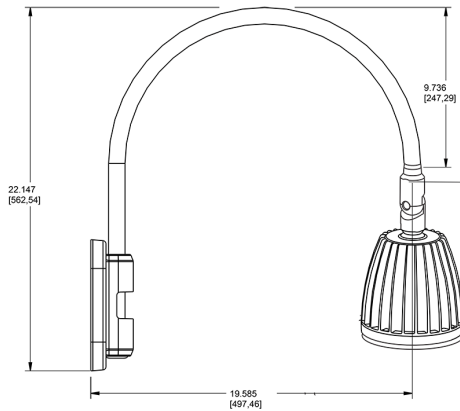

Dimensions

Features

- Adjustable 45° swivel joint
- Superior heat sink
- Die-cast aluminum housing
- 5-Year, No-Compromise Warranty

Ordering Matrix

Family	Wattage	Color Temp	Reflector	Shade	ShadeSize	Finish
GN5LED	26	Y	R			W
	13 = 13W 26 = 26W	Y = 3000K Warm N = 4000K Neutral	Blank = Flood R = Rectangular S = Spot	Blank = No Shade	Blank = No Shade Size	B = Black W = White A = Bronze S = Silver G = Hunter Green YL = Yellow LB = Light Blue BL = Royal Blue BWN = Brown I = Ivory R = Red