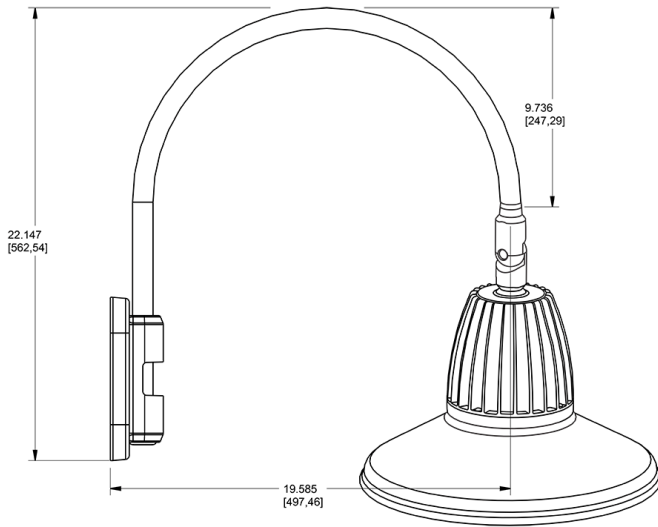

Technical Specifications

Compliance

UL Listed:

Suitable for wet locations. Suitable for mounting within 4ft (1.2m) of the ground.

IESNA LM-79 & lm-80 Testing:

RAB LED luminaires and LED components have been tested by an independent laboratory in accordance with IESNA lm-79 and lm-80

Dimensions

Features

- Adjustable 45° swivel joint
- Superior heat sink
- Die-cast aluminum housing
- 5-Year, No-Compromise Warranty

Ordering Matrix

Family	Wattage	Color Temp	Reflector	Shade	ShadeSize	Finish
GN5LED	26	Y	R	ST		LB
	13 = 13W 26 = 26W	Y = 3000K Warm N = 4000K Neutral	Blank = Flood R = Rectangular S = Spot	ST = Straight Shade	11 = 11" Blank = 15"	B = Black W = White A = Bronze S = Silver G = Hunter Green YL = Yellow LB = Light Blue BL = Royal Blue BWN = Brown I = Ivory R = Red