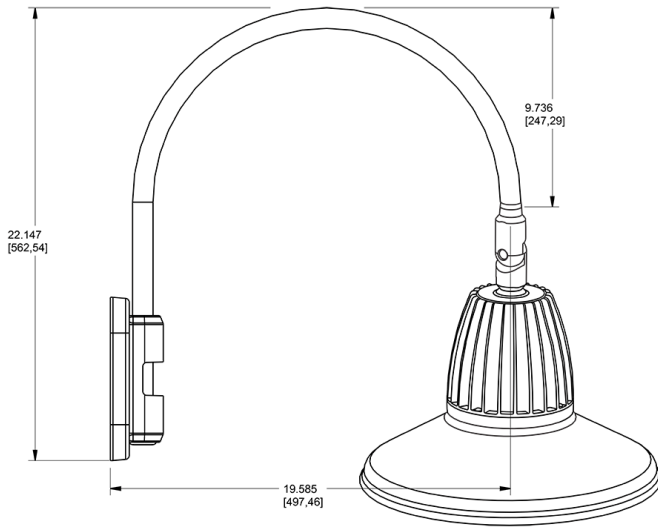

Technical Specifications

Compliance

UL Listed:

Suitable for wet locations. Suitable for mounting within 4ft (1.2m) of the ground.

IESNA LM-79 & lm-80 Testing:

RAB LED luminaires and LED components have been tested by an independent laboratory in accordance with IESNA lm-79 and lm-80

Dimensions

Features

- Adjustable 45° swivel joint
- Superior heat sink
- Die-cast aluminum housing
- 5-Year, No-Compromise Warranty

Ordering Matrix

Family	Wattage	Color Temp	Reflector	Shade	ShadeSize	Finish
GN5LED	26	Y	R	ST	11	BL
	13 = 13W 26 = 26W	Y = 3000K Warm N = 4000K Neutral	Blank = Flood R = Rectangular S = Spot	ST = Straight Shade	11 = 11" Blank = 15"	B = Black W = White A = Bronze S = Silver G = Hunter Green YL = Yellow LB = Light Blue BL = Royal Blue BWN = Brown I = Ivory R = Red