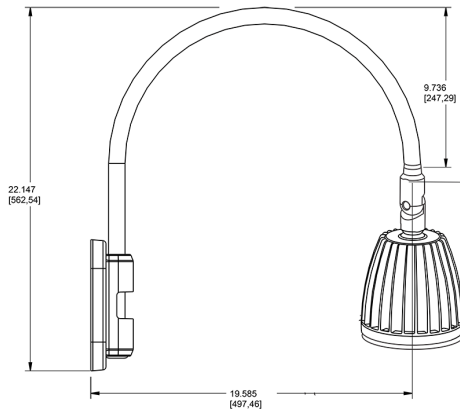

Technical Specifications

Compliance

UL Listed:

Suitable for wet locations. Suitable for mounting within 4ft (1.2m) of the ground.

IESNA LM-79 & lm-80 Testing:

RAB LED luminaires and LED components have been tested by an independent laboratory in accordance with IESNA lm-79 and lm-80

Dimensions

Features

- Adjustable 45° swivel joint
- Superior heat sink
- Die-cast aluminum housing
- 5-Year, No-Compromise Warranty

Ordering Matrix

Family	Wattage	Color Temp	Reflector	Shade	ShadeSize	Finish
GN5LED	26	Y				G
	13 = 13W 26 = 26W	Y = 3000K Warm N = 4000K Neutral	Blank = Flood R = Rectangular S = Spot	Blank = No Shade	Blank = No Shade Size	B = Black W = White A = Bronze S = Silver G = Hunter Green YL = Yellow LB = Light Blue BL = Royal Blue BWN = Brown I = Ivory R = Red