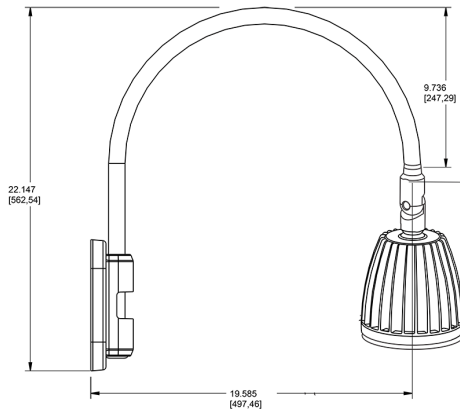

Dimensions

Features

- Adjustable 45° swivel joint
- Superior heat sink
- Die-cast aluminum housing
- 5-Year, No-Compromise Warranty

Ordering Matrix

Family	Wattage	Color Temp	Reflector	Shade	ShadeSize	Finish
GN5LED	26	Y	R			BL
	13 = 13W 26 = 26W	Y = 3000K Warm N = 4000K Neutral	Blank = Flood R = Rectangular S = Spot	Blank = No Shade	Blank = No Shade Size	B = Black W = White A = Bronze S = Silver G = Hunter Green YL = Yellow LB = Light Blue BL = Royal Blue BWN = Brown I = Ivory R = Red