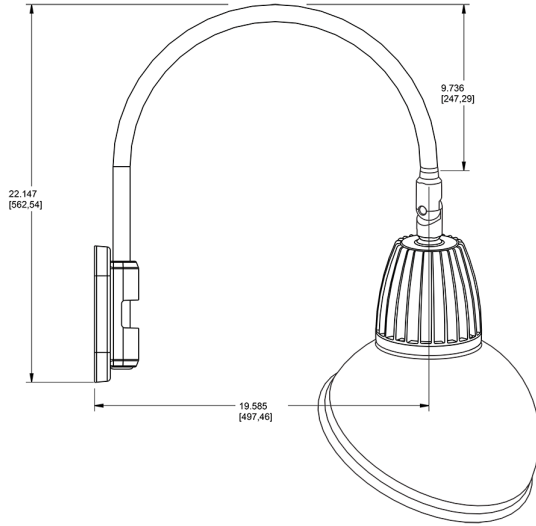

Dimensions

Features

- Adjustable 45° swivel joint
- Superior heat sink
- Die-cast aluminum housing
- 5-Year, No-Compromise Warranty

Ordering Matrix

Family	Wattage	Color Temp	Reflector	Shade	ShadeSize	Finish
GN5LED	26	Y	R	AD		R
	13 = 13W 26 = 26W	Y = 3000K Warm N = 4000K Neutral	Blank = Flood R = Rectangular S = Spot	AD = Angled Dome	11 = 11" Blank = 15"	B = Black W = White A = Bronze S = Silver G = Hunter Green YL = Yellow LB = Light Blue BL = Royal Blue BWN = Brown I = Ivory R = Red