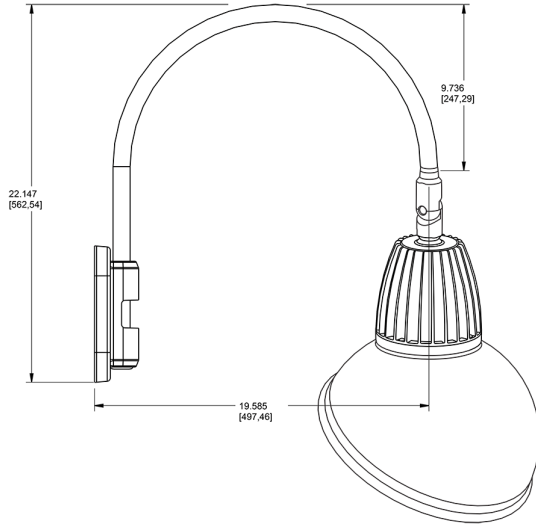

Technical Specifications

Compliance

UL Listed:

Suitable for wet locations. Suitable for mounting within 4ft (1.2m) of the ground.

IESNA LM-79 & lm-80 Testing:

RAB LED luminaires and LED components have been tested by an independent laboratory in accordance with IESNA lm-79 and lm-80

Dimensions

Features

- Adjustable 45° swivel joint
- Superior heat sink
- Die-cast aluminum housing
- 5-Year, No-Compromise Warranty

Ordering Matrix

Family	Wattage	Color Temp	Reflector	Shade	ShadeSize	Finish
GN5LED	26	Y	R	AD		G
	13 = 13W 26 = 26W	Y = 3000K Warm N = 4000K Neutral	Blank = Flood R = Rectangular S = Spot	AD = Angled Dome	11 = 11" Blank = 15"	B = Black W = White A = Bronze S = Silver G = Hunter Green YL = Yellow LB = Light Blue BL = Royal Blue BWN = Brown I = Ivory R = Red