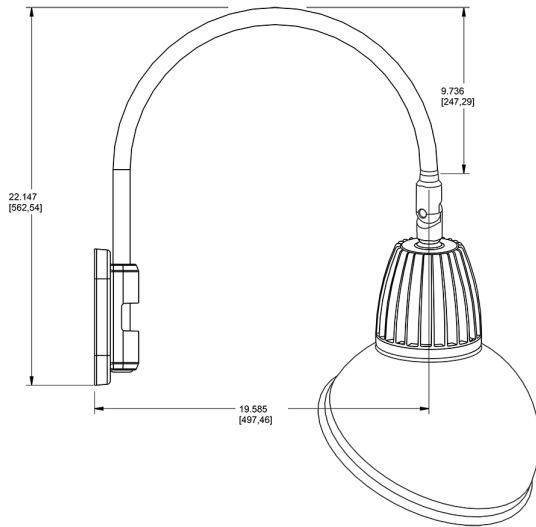

Technical Specifications

Compliance

UL Listed:

Suitable for wet locations. Suitable for mounting within 4ft (1.2m) of the ground.

IESNA LM-79 & lm-80 Testing:

RAB LED luminaires and LED components have been tested by an independent laboratory in accordance with IESNA lm-79 and lm-80

Dimensions

Features

- Adjustable 45° swivel joint
- Superior heat sink
- Die-cast aluminum housing
- 5-Year, No-Compromise Warranty

Ordering Matrix

Family	Wattage	Color Temp	Reflector	Shade	ShadeSize	Finish
GN5LED	26	Y	R	AD		BWN
	13 = 13W 26 = 26W	Y = 3000K Warm N = 4000K Neutral	Blank = Flood R = Rectangular S = Spot	AD = Angled Dome	11 = 11" Blank = 15"	B = Black W = White A = Bronze S = Silver G = Hunter Green YL = Yellow LB = Light Blue BL = Royal Blue BWN = Brown I = Ivory R = Red