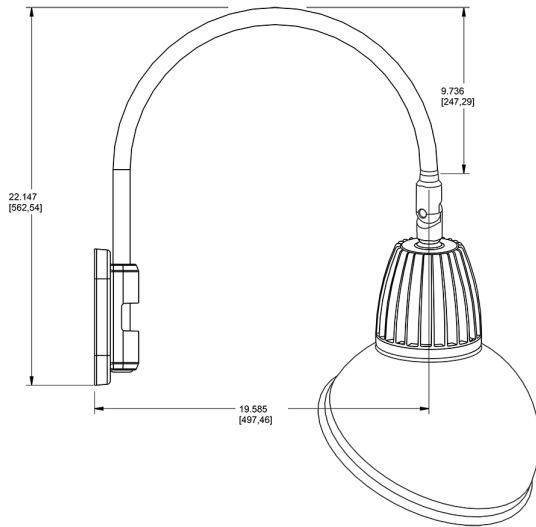

Technical Specifications

Compliance

UL Listed:

Suitable for wet locations. Suitable for mounting within 4ft (1.2m) of the ground.

IESNA LM-79 & lm-80 Testing:

RAB LED luminaires and LED components have been tested by an independent laboratory in accordance with IESNA lm-79 and lm-80

Dimensions

Features

- Adjustable 45° swivel joint
- Superior heat sink
- Die-cast aluminum housing
- 5-Year, No-Compromise Warranty

Ordering Matrix

Family	Wattage	Color Temp	Reflector	Shade	ShadeSize	Finish
GN5LED	26	Y	R	AD		BL
	13 = 13W 26 = 26W	Y = 3000K Warm N = 4000K Neutral	Blank = Flood R = Rectangular S = Spot	AD = Angled Dome	11 = 11" Blank = 15"	B = Black W = White A = Bronze S = Silver G = Hunter Green YL = Yellow LB = Light Blue BL = Royal Blue BWN = Brown I = Ivory R = Red