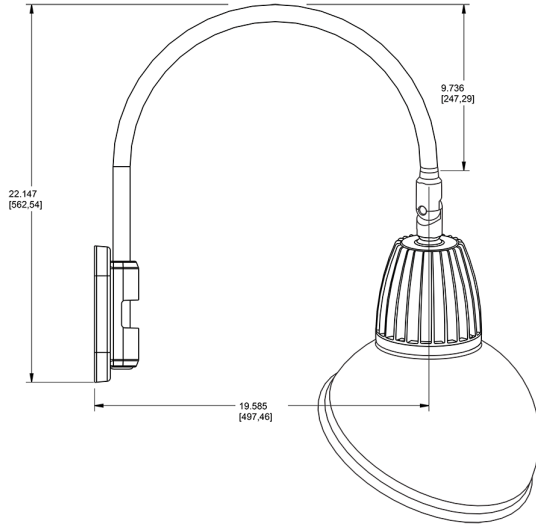

Technical Specifications

Compliance

UL Listed:

Suitable for wet locations. Suitable for mounting within 4ft (1.2m) of the ground.

IESNA LM-79 & lm-80 Testing:

RAB LED luminaires and LED components have been tested by an independent laboratory in accordance with IESNA lm-79 and lm-80

Dimensions

Features

- Adjustable 45° swivel joint
- Superior heat sink
- Die-cast aluminum housing
- 5-Year, No-Compromise Warranty

Ordering Matrix

Family	Wattage	Color Temp	Reflector	Shade	ShadeSize	Finish
GN5LED	26	Y	R	AD	11	BWN
	13 = 13W 26 = 26W	Y = 3000K Warm N = 4000K Neutral	Blank = Flood R = Rectangular S = Spot	AD = Angled Dome	11 = 11" Blank = 15"	B = Black W = White A = Bronze S = Silver G = Hunter Green YL = Yellow LB = Light Blue BL = Royal Blue BWN = Brown I = Ivory R = Red