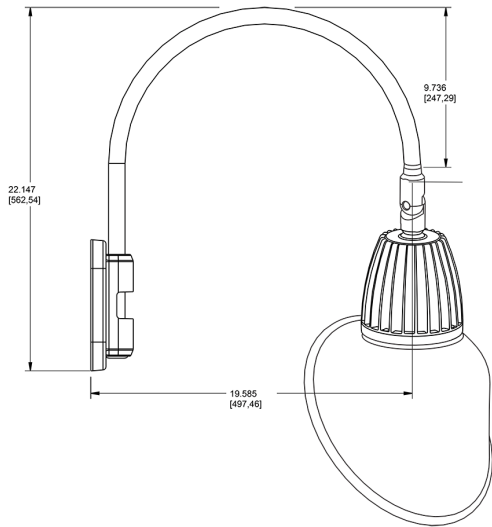

Dimensions

Features

- Adjustable 45° swivel joint
- Superior heat sink
- Die-cast aluminum housing
- 5-Year, No-Compromise Warranty

Ordering Matrix

Family	Wattage	Color Temp	Reflector	Shade	ShadeSize	Finish
GN5LED	26	Y	R	AC		W
	13 = 13W 26 = 26W	Y = 3000K Warm N = 4000K Neutral	Blank = Flood R = Rectangular S = Spot	AC = Angled Cone	11 = 11" Blank = 15"	B = Black W = White A = Bronze S = Silver G = Hunter Green YL = Yellow LB = Light Blue BL = Royal Blue BWN = Brown I = Ivory R = Red