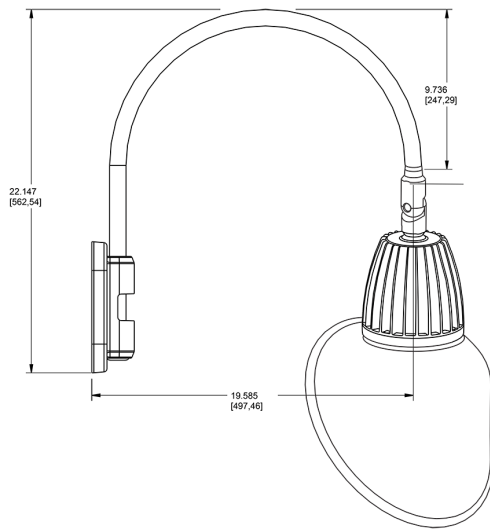

Dimensions

Features

- Adjustable 45° swivel joint
- Superior heat sink
- Die-cast aluminum housing
- 5-Year, No-Compromise Warranty

Ordering Matrix

Family	Wattage	Color Temp	Reflector	Shade	ShadeSize	Finish
GN5LED	26	Y	R	AC		S
	13 = 13W 26 = 26W	Y = 3000K Warm N = 4000K Neutral	Blank = Flood R = Rectangular S = Spot	AC = Angled Cone	11 = 11" Blank = 15"	B = Black W = White A = Bronze S = Silver G = Hunter Green YL = Yellow LB = Light Blue BL = Royal Blue BWN = Brown I = Ivory R = Red