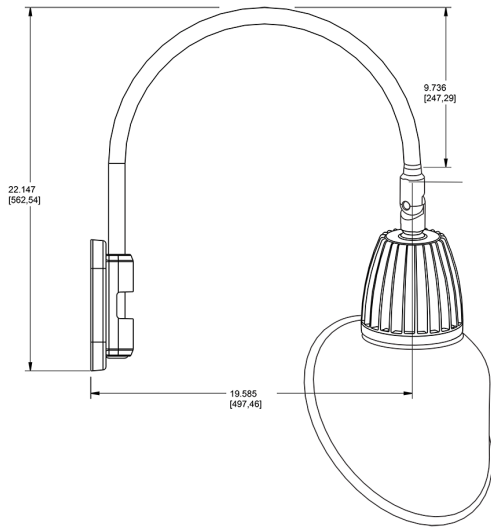

Dimensions

Features

- Adjustable 45° swivel joint
- Superior heat sink
- Die-cast aluminum housing
- 5-Year, No-Compromise Warranty

Ordering Matrix

Family	Wattage	Color Temp	Reflector	Shade	ShadeSize	Finish
GN5LED	26	Y	R	AC		I
	13 = 13W 26 = 26W	Y = 3000K Warm N = 4000K Neutral	Blank = Flood R = Rectangular S = Spot	AC = Angled Cone	11 = 11" Blank = 15"	B = Black W = White A = Bronze S = Silver G = Hunter Green YL = Yellow LB = Light Blue BL = Royal Blue BWN = Brown I = Ivory R = Red