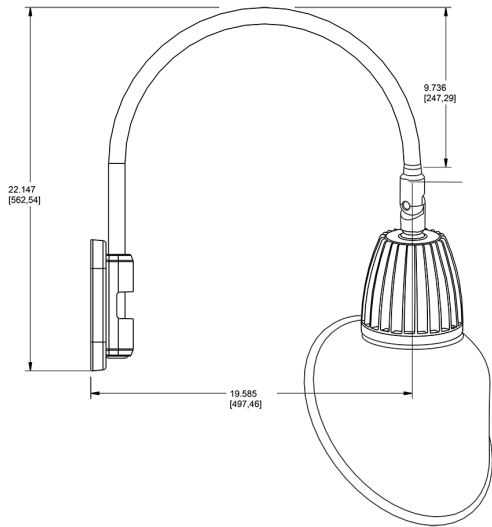

Dimensions

Features

- Adjustable 45° swivel joint
- Superior heat sink
- Die-cast aluminum housing
- 5-Year, No-Compromise Warranty

Ordering Matrix

Family	Wattage	Color Temp	Reflector	Shade	ShadeSize	Finish
GN5LED	26	Y	R	AC		B
	13 = 13W 26 = 26W	Y = 3000K Warm N = 4000K Neutral	Blank = Flood R = Rectangular S = Spot	AC = Angled Cone	11 = 11" Blank = 15"	B = Black W = White A = Bronze S = Silver G = Hunter Green YL = Yellow LB = Light Blue BL = Royal Blue BWN = Brown I = Ivory R = Red