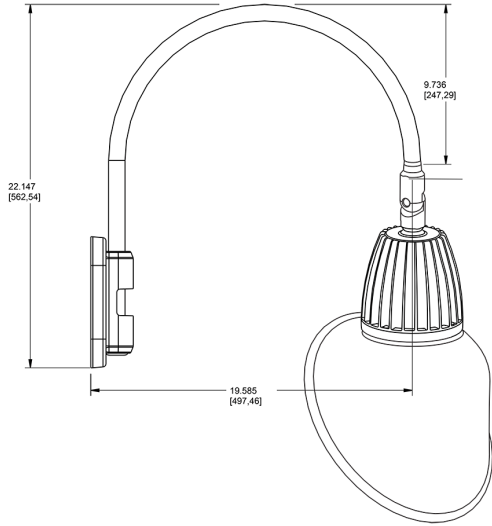

Dimensions

Features

- Adjustable 45° swivel joint
- Superior heat sink
- Die-cast aluminum housing
- 5-Year, No-Compromise Warranty

Ordering Matrix

Family	Wattage	Color Temp	Reflector	Shade	ShadeSize	Finish
GN5LED	26	Y	R	AC		A
	13 = 13W 26 = 26W	Y = 3000K Warm N = 4000K Neutral	Blank = Flood R = Rectangular S = Spot	AC = Angled Cone	11 = 11" Blank = 15"	B = Black W = White A = Bronze S = Silver G = Hunter Green YL = Yellow LB = Light Blue BL = Royal Blue BWN = Brown I = Ivory R = Red