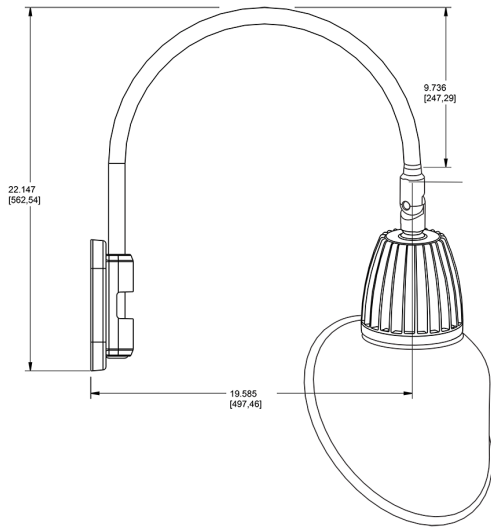

Dimensions

Features

- Adjustable 45° swivel joint
- Superior heat sink
- Die-cast aluminum housing
- 5-Year, No-Compromise Warranty

Ordering Matrix

Family	Wattage	Color Temp	Reflector	Shade	ShadeSize	Finish
GN5LED	26	Y	R	AC	11	W
	13 = 13W 26 = 26W	Y = 3000K Warm N = 4000K Neutral	Blank = Flood R = Rectangular S = Spot	AC = Angled Cone	11 = 11" Blank = 15"	B = Black W = White A = Bronze S = Silver G = Hunter Green YL = Yellow LB = Light Blue BL = Royal Blue BWN = Brown I = Ivory R = Red