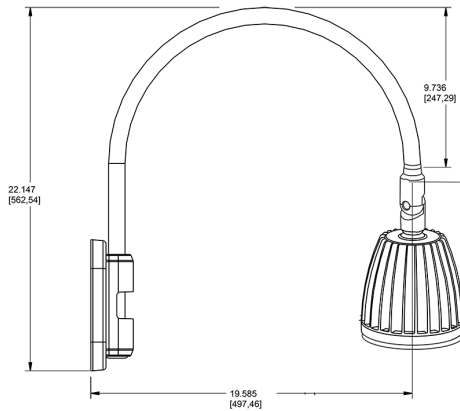

Technical Specifications

Compliance

UL Listed:

Suitable for wet locations. Suitable for mounting within 4ft (1.2m) of the ground.

IESNA LM-79 & lm-80 Testing:

RAB LED luminaires and LED components have been tested by an independent laboratory in accordance with IESNA lm-79 and lm-80

Dimensions

Features

- Adjustable 45° swivel joint
- Superior heat sink
- Die-cast aluminum housing
- 5-Year, No-Compromise Warranty

Ordering Matrix

Family	Wattage	Color Temp	Reflector	Shade	ShadeSize	Finish
GN5LED	26	Y	R			A
	13 = 13W 26 = 26W	Y = 3000K Warm N = 4000K Neutral	Blank = Flood R = Rectangular S = Spot	Blank = No Shade	Blank = No Shade Size	B = Black W = White A = Bronze S = Silver G = Hunter Green YL = Yellow LB = Light Blue BL = Royal Blue BWN = Brown I = Ivory R = Red