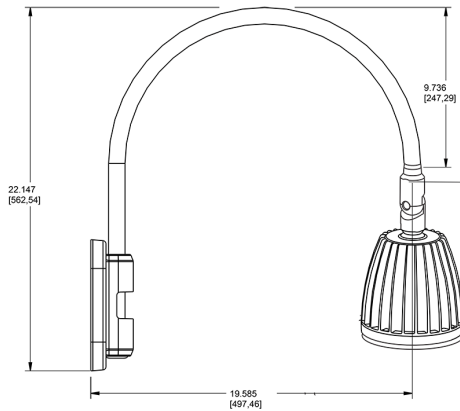

Technical Specifications

Compliance

UL Listed:

Suitable for wet locations. Suitable for mounting within 4ft (1.2m) of the ground.

IESNA LM-79 & lm-80 Testing:

RAB LED luminaires and LED components have been tested by an independent laboratory in accordance with IESNA lm-79 and lm-80

Dimensions

Features

- Adjustable 45° swivel joint
- Superior heat sink
- Die-cast aluminum housing
- 5-Year, No-Compromise Warranty

Ordering Matrix

Family	Wattage	Color Temp	Reflector	Shade	ShadeSize	Finish
GN5LED	26	Y				BL
	13 = 13W 26 = 26W	Y = 3000K Warm N = 4000K Neutral	Blank = Flood R = Rectangular S = Spot	Blank = No Shade	Blank = No Shade Size	B = Black W = White A = Bronze S = Silver G = Hunter Green YL = Yellow LB = Light Blue BL = Royal Blue BWN = Brown I = Ivory R = Red