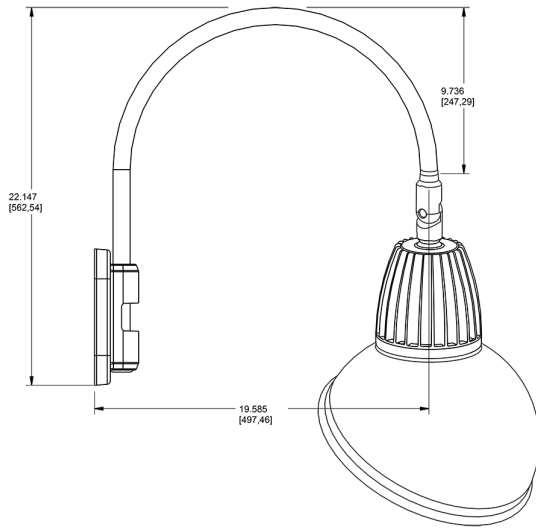

Dimensions

Features

- Adjustable 45° swivel joint
- Superior heat sink
- Die-cast aluminum housing
- 5-Year, No-Compromise Warranty

Ordering Matrix

Family	Wattage	Color Temp	Reflector	Shade	ShadeSize	Finish
GN5LED	26	Y		AD		S
	13 = 13W 26 = 26W	Y = 3000K Warm N = 4000K Neutral	Blank = Flood R = Rectangular S = Spot	AD = Angled Dome	11 = 11" Blank = 15"	B = Black W = White A = Bronze S = Silver G = Hunter Green YL = Yellow LB = Light Blue BL = Royal Blue BWN = Brown I = Ivory R = Red