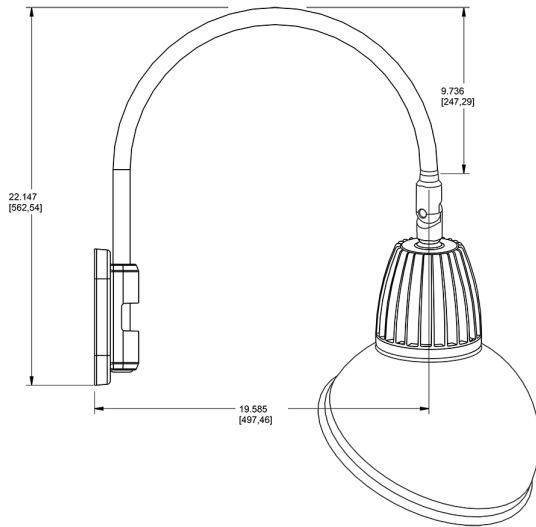

Technical Specifications

Compliance

UL Listed:

Suitable for wet locations. Suitable for mounting within 4ft (1.2m) of the ground.

IESNA LM-79 & lm-80 Testing:

RAB LED luminaires and LED components have been tested by an independent laboratory in accordance with IESNA lm-79 and lm-80

Dimensions

Features

- Adjustable 45° swivel joint
- Superior heat sink
- Die-cast aluminum housing
- 5-Year, No-Compromise Warranty

Ordering Matrix

Family	Wattage	Color Temp	Reflector	Shade	ShadeSize	Finish
GN5LED	26	Y		AD		I
	13 = 13W 26 = 26W	Y = 3000K Warm N = 4000K Neutral	Blank = Flood R = Rectangular S = Spot	AD = Angled Dome	11 = 11" Blank = 15"	B = Black W = White A = Bronze S = Silver G = Hunter Green YL = Yellow LB = Light Blue BL = Royal Blue BWN = Brown I = Ivory R = Red