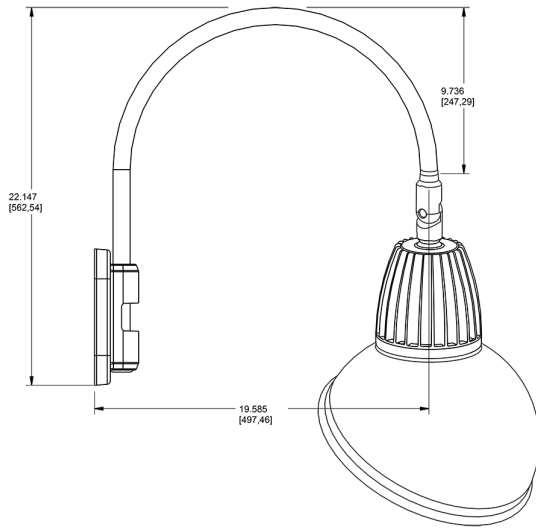

Technical Specifications

Compliance

UL Listed:

Suitable for wet locations. Suitable for mounting within 4ft (1.2m) of the ground.

IESNA LM-79 & lm-80 Testing:

RAB LED luminaires and LED components have been tested by an independent laboratory in accordance with IESNA lm-79 and lm-80

Dimensions

Features

- Adjustable 45° swivel joint
- Superior heat sink
- Die-cast aluminum housing
- 5-Year, No-Compromise Warranty

Ordering Matrix

Family	Wattage	Color Temp	Reflector	Shade	ShadeSize	Finish
GN5LED	26	Y		AD		BWN
	13 = 13W 26 = 26W	Y = 3000K Warm N = 4000K Neutral	Blank = Flood R = Rectangular S = Spot	AD = Angled Dome	11 = 11" Blank = 15"	B = Black W = White A = Bronze S = Silver G = Hunter Green YL = Yellow LB = Light Blue BL = Royal Blue BWN = Brown I = Ivory R = Red