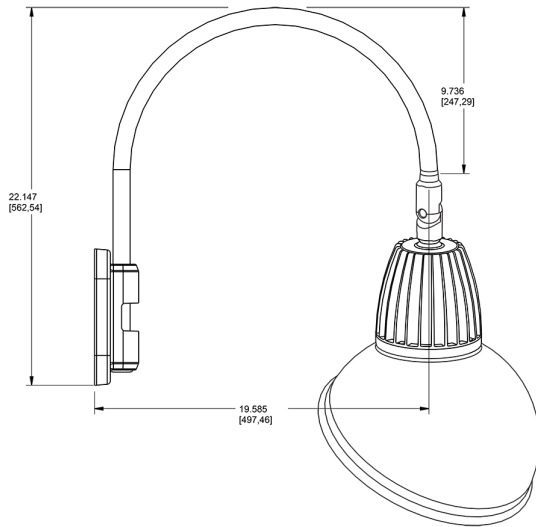

Dimensions

Features

- Adjustable 45° swivel joint
- Superior heat sink
- Die-cast aluminum housing
- 5-Year, No-Compromise Warranty

Ordering Matrix

Family	Wattage	Color Temp	Reflector	Shade	ShadeSize	Finish
GN5LED	26	Y		AD		BL
	13 = 13W 26 = 26W	Y = 3000K Warm N = 4000K Neutral	Blank = Flood R = Rectangular S = Spot	AD = Angled Dome	11 = 11" Blank = 15"	B = Black W = White A = Bronze S = Silver G = Hunter Green YL = Yellow LB = Light Blue BL = Royal Blue BWN = Brown I = Ivory R = Red