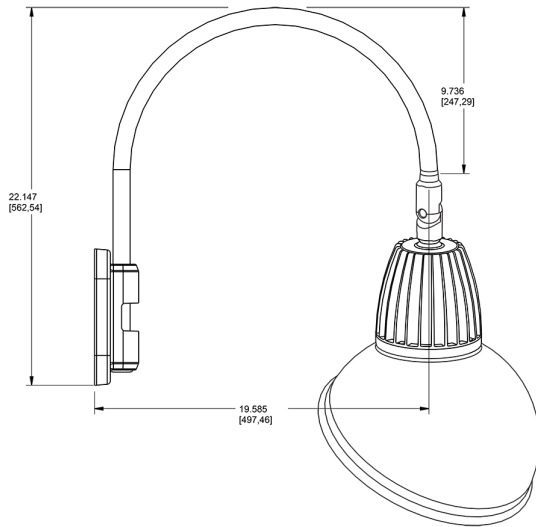

Dimensions

Features

- Adjustable 45° swivel joint
- Superior heat sink
- Die-cast aluminum housing
- 5-Year, No-Compromise Warranty

Ordering Matrix

Family	Wattage	Color Temp	Reflector	Shade	ShadeSize	Finish
GN5LED	26	Y		AD		A
	13 = 13W 26 = 26W	Y = 3000K Warm N = 4000K Neutral	Blank = Flood R = Rectangular S = Spot	AD = Angled Dome	11 = 11" Blank = 15"	B = Black W = White A = Bronze S = Silver G = Hunter Green YL = Yellow LB = Light Blue BL = Royal Blue BWN = Brown I = Ivory R = Red