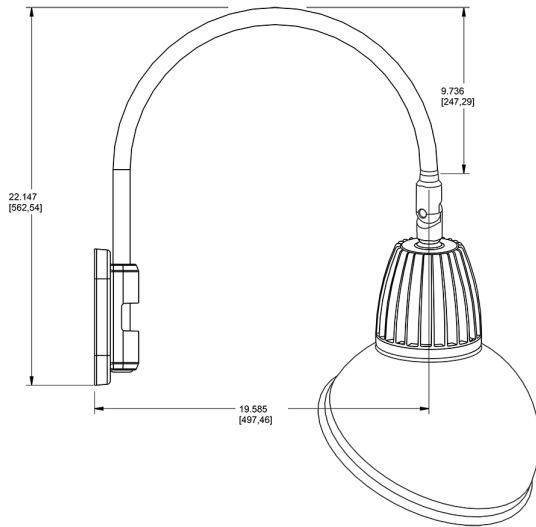

Dimensions

Features

- Adjustable 45° swivel joint
- Superior heat sink
- Die-cast aluminum housing
- 5-Year, No-Compromise Warranty

Ordering Matrix

Family	Wattage	Color Temp	Reflector	Shade	ShadeSize	Finish
GN5LED	26	Y		AD	11	R
	13 = 13W 26 = 26W	Y = 3000K Warm N = 4000K Neutral	Blank = Flood R = Rectangular S = Spot	AD = Angled Dome	11 = 11" Blank = 15"	B = Black W = White A = Bronze S = Silver G = Hunter Green YL = Yellow LB = Light Blue BL = Royal Blue BWN = Brown I = Ivory R = Red