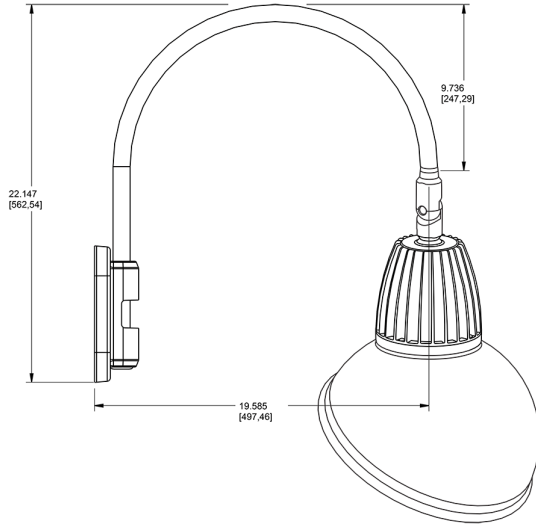

Technical Specifications

Compliance

UL Listed:

Suitable for wet locations. Suitable for mounting within 4ft (1.2m) of the ground.

IESNA LM-79 & lm-80 Testing:

RAB LED luminaires and LED components have been tested by an independent laboratory in accordance with IESNA lm-79 and lm-80

Dimensions

Features

- Adjustable 45° swivel joint
- Superior heat sink
- Die-cast aluminum housing
- 5-Year, No-Compromise Warranty

Ordering Matrix

Family	Wattage	Color Temp	Reflector	Shade	ShadeSize	Finish
GN5LED	26	Y		AD	11	G
	13 = 13W 26 = 26W	Y = 3000K Warm N = 4000K Neutral	Blank = Flood R = Rectangular S = Spot	AD = Angled Dome	11 = 11" Blank = 15"	B = Black W = White A = Bronze S = Silver G = Hunter Green YL = Yellow LB = Light Blue BL = Royal Blue BWN = Brown I = Ivory R = Red