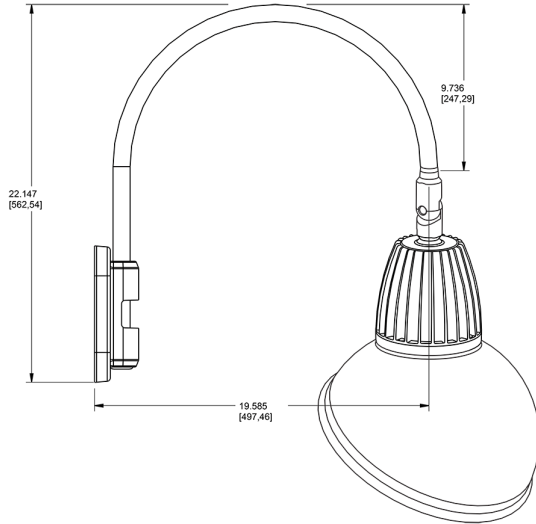

Dimensions

Features

- Adjustable 45° swivel joint
- Superior heat sink
- Die-cast aluminum housing
- 5-Year, No-Compromise Warranty

Ordering Matrix

Family	Wattage	Color Temp	Reflector	Shade	ShadeSize	Finish
GN5LED	26	Y		AD	11	BWN
	13 = 13W 26 = 26W	Y = 3000K Warm N = 4000K Neutral	Blank = Flood R = Rectangular S = Spot	AD = Angled Dome	11 = 11" Blank = 15"	B = Black W = White A = Bronze S = Silver G = Hunter Green YL = Yellow LB = Light Blue BL = Royal Blue BWN = Brown I = Ivory R = Red