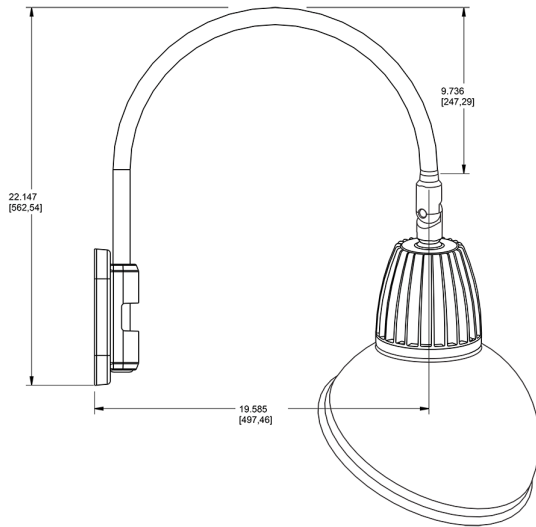

Dimensions

Features

- Adjustable 45° swivel joint
- Superior heat sink
- Die-cast aluminum housing
- 5-Year, No-Compromise Warranty

Ordering Matrix

Family	Wattage	Color Temp	Reflector	Shade	ShadeSize	Finish
GN5LED	26	Y		AD	11	B
	13 = 13W 26 = 26W	Y = 3000K Warm N = 4000K Neutral	Blank = Flood R = Rectangular S = Spot	AD = Angled Dome	11 = 11" Blank = 15"	B = Black W = White A = Bronze S = Silver G = Hunter Green YL = Yellow LB = Light Blue BL = Royal Blue BWN = Brown I = Ivory R = Red