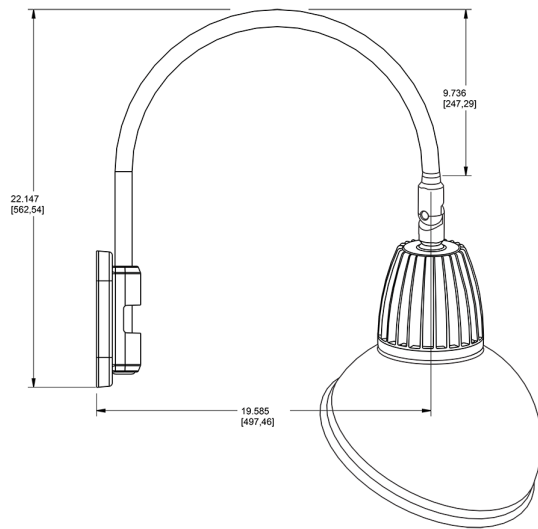

Dimensions

Features

- Adjustable 45° swivel joint
- Superior heat sink
- Die-cast aluminum housing
- 5-Year, No-Compromise Warranty

Ordering Matrix

Family	Wattage	Color Temp	Reflector	Shade	ShadeSize	Finish
GN5LED	26	Y		AD	11	A
	13 = 13W 26 = 26W	Y = 3000K Warm N = 4000K Neutral	Blank = Flood R = Rectangular S = Spot	AD = Angled Dome	11 = 11" Blank = 15"	B = Black W = White A = Bronze S = Silver G = Hunter Green YL = Yellow LB = Light Blue BL = Royal Blue BWN = Brown I = Ivory R = Red