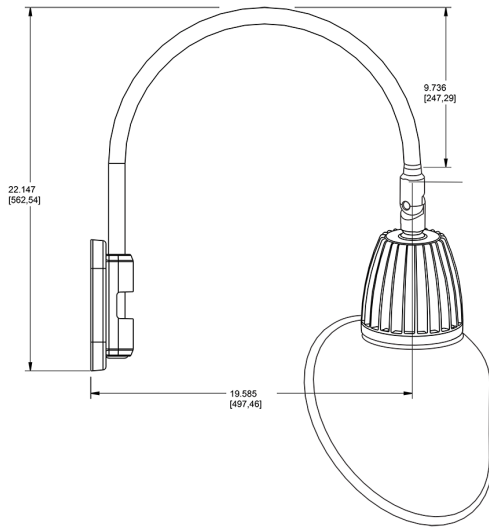

Dimensions

Features

- Adjustable 45° swivel joint
- Superior heat sink
- Die-cast aluminum housing
- 5-Year, No-Compromise Warranty

Ordering Matrix

Family	Wattage	Color Temp	Reflector	Shade	ShadeSize	Finish
GN5LED	26	Y		AC		S
	13 = 13W 26 = 26W	Y = 3000K Warm N = 4000K Neutral	Blank = Flood R = Rectangular S = Spot	AC = Angled Cone	11 = 11" Blank = 15"	B = Black W = White A = Bronze S = Silver G = Hunter Green YL = Yellow LB = Light Blue BL = Royal Blue BWN = Brown I = Ivory R = Red