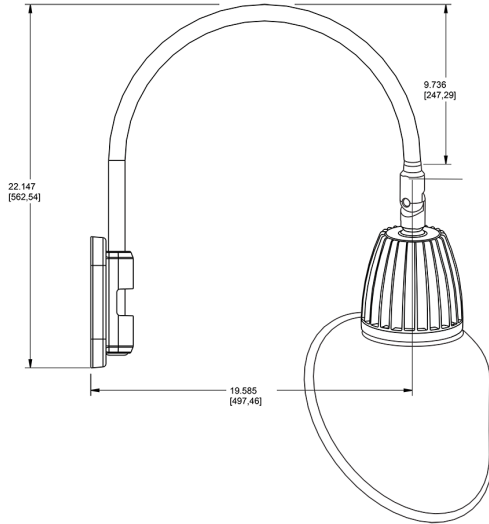

Dimensions

Features

- Adjustable 45° swivel joint
- Superior heat sink
- Die-cast aluminum housing
- 5-Year, No-Compromise Warranty

Ordering Matrix

Family	Wattage	Color Temp	Reflector	Shade	ShadeSize	Finish
GN5LED	26	Y		AC	11	W
	13 = 13W 26 = 26W	Y = 3000K Warm N = 4000K Neutral	Blank = Flood R = Rectangular S = Spot	AC = Angled Cone	11 = 11" Blank = 15"	B = Black W = White A = Bronze S = Silver G = Hunter Green YL = Yellow LB = Light Blue BL = Royal Blue BWN = Brown I = Ivory R = Red