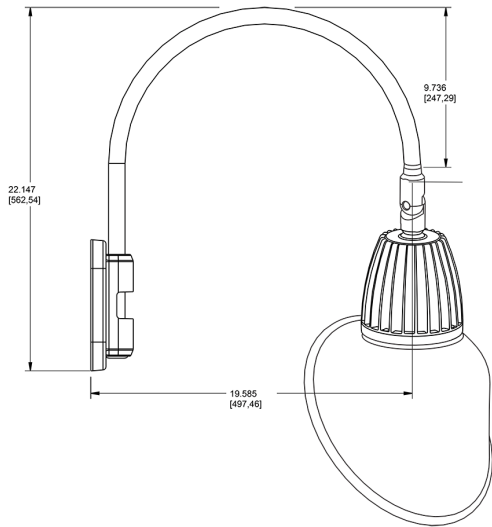

Dimensions

Features

- Adjustable 45° swivel joint
- Superior heat sink
- Die-cast aluminum housing
- 5-Year, No-Compromise Warranty

Ordering Matrix

Family	Wattage	Color Temp	Reflector	Shade	ShadeSize	Finish
GN5LED	26	Y		AC	11	A
	13 = 13W 26 = 26W	Y = 3000K Warm N = 4000K Neutral	Blank = Flood R = Rectangular S = Spot	AC = Angled Cone	11 = 11" Blank = 15"	B = Black W = White A = Bronze S = Silver G = Hunter Green YL = Yellow LB = Light Blue BL = Royal Blue BWN = Brown I = Ivory R = Red