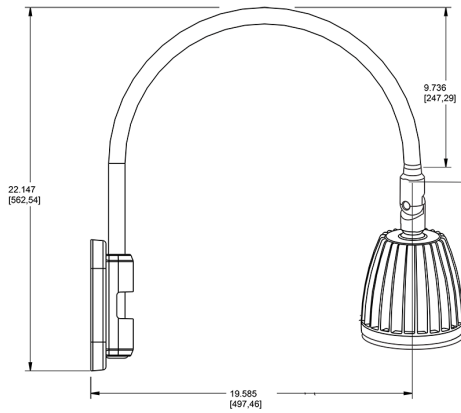

Dimensions

Features

- Adjustable 45° swivel joint
- Superior heat sink
- Die-cast aluminum housing
- 5-Year, No-Compromise Warranty

Ordering Matrix

Family	Wattage	Color Temp	Reflector	Shade	ShadeSize	Finish
GN5LED	26	N				YL
	13 = 13W 26 = 26W	Y = 3000K Warm N = 4000K Neutral	Blank = Flood R = Rectangular S = Spot	Blank = No Shade	Blank = No Shade Size	B = Black W = White A = Bronze S = Silver G = Hunter Green YL = Yellow LB = Light Blue BL = Royal Blue BWN = Brown I = Ivory R = Red