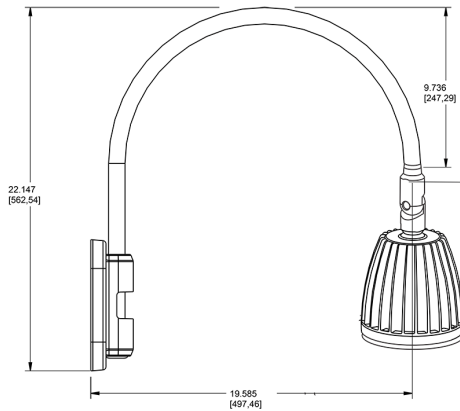

## Dimensions

## Features

- Adjustable 45° swivel joint
- Superior heat sink
- Die-cast aluminum housing
- 5-Year, No-Compromise Warranty

## Ordering Matrix

Family	Wattage	Color Temp	Reflector	Shade	ShadeSize	Finish
GN5LED	26	N				W
	13 = 13W 26 = 26W	Y = 3000K Warm N = 4000K Neutral	Blank = Flood R = Rectangular S = Spot	Blank = No Shade	Blank = No Shade Size	B = Black W = White A = Bronze S = Silver G = Hunter Green YL = Yellow LB = Light Blue BL = Royal Blue BWN = Brown I = Ivory R = Red