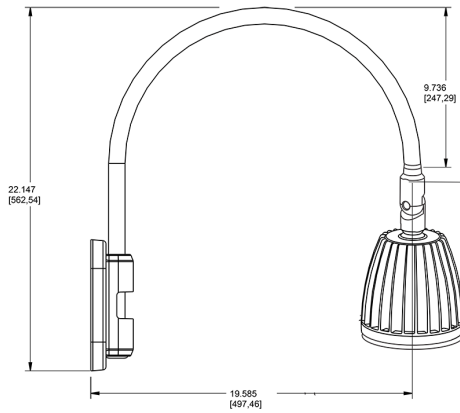

Dimensions

Features

- Adjustable 45° swivel joint
- Superior heat sink
- Die-cast aluminum housing
- 5-Year, No-Compromise Warranty

Ordering Matrix

Family	Wattage	Color Temp	Reflector	Shade	ShadeSize	Finish
GN5LED	26	N	S			W
	13 = 13W 26 = 26W	Y = 3000K Warm N = 4000K Neutral	Blank = Flood R = Rectangular S = Spot	Blank = No Shade	Blank = No Shade Size	B = Black W = White A = Bronze S = Silver G = Hunter Green YL = Yellow LB = Light Blue BL = Royal Blue BWN = Brown I = Ivory R = Red